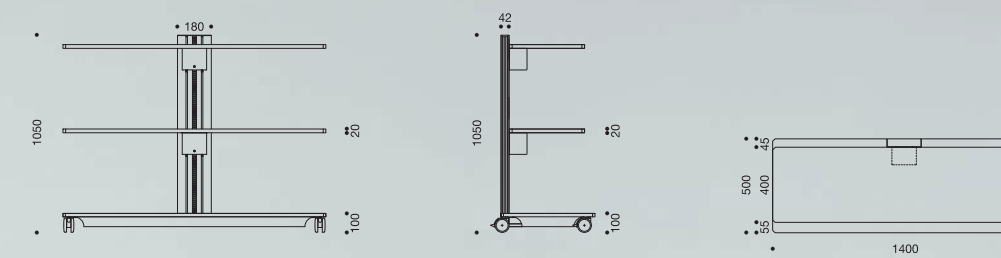

Allestire un network di macchine e attrezzature non è mai stato così semplice; cambiare idea e realizzarla è un'operazione immediata.

Move 010 nasce per facilitare il presente e interpretare il futuro.

Constantly changing means of communication transform the contents of the spaces in which we live and work. Acquiring information and saving it to memory, creating or consulting an image archive, participating in a videoconference: these are the sorts of activities that take place in the modern office. Sometimes they are not adequately supported by tools that allow them to be carried out comfortably and efficiently.

Move 010 is a friend of the creative and multimedia work environment, always ready with plenty of space for equipment at the most convenient height. Move 010 is both highly stable and easy to move about, and it can accommodate all kinds of technical configurations. Wireless or not, it makes no difference, as there is plenty of room in the easy-to-access cable housing.

Organizing a videoconference does not require a specially fitted room or expensive furnishings, Move 010 takes care of everything. Setting up a network of computers and peripherals has never been so easy; changes can be implemented on-the-fly.

Move 010 was born to facilitate the present and interpret the future.