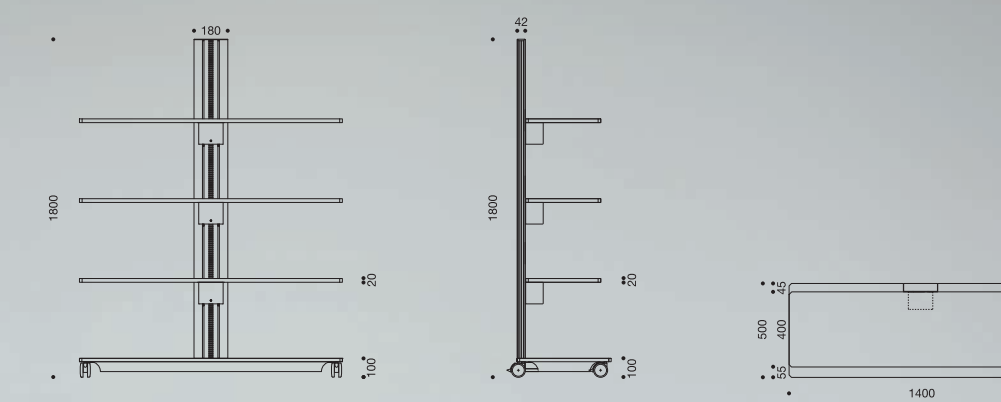

Allestire un network di macchine e attrezzature non è mai stato così semplice; cambiare idea e realizzarla è un'operazione immediata.

Move 010 nasce per facilitare il presente e interpretare il futuro.

Constantly changing means of communication transform the contents of the spaces in which we live and work. Acquiring information and saving it to memory, creating or consulting an image archive, participating in a videoconference: these are the sorts of activities that take place in the modern office. Sometimes they are not adequately supported by tools that allow them to be carried out comfortably and efficiently.

Move 010 is a friend of the creative and multimedia work environment, always ready with plenty of space for equipment at the most convenient height. Move 010 is both highly stable and easy to move about, and it can accommodate all kinds of technical configurations. Wireless or not, it makes no difference, as there is plenty of room in the easy-to-access cable housing.

Organizing a videoconference does not require a specially fitted room or expensive furnishings, Move 010 takes care of everything. Setting up a network of computers and peripherals has never been so easy; changes can be implemented on-the-fly.

Move 010 was born to facilitate the present and interpret the future.